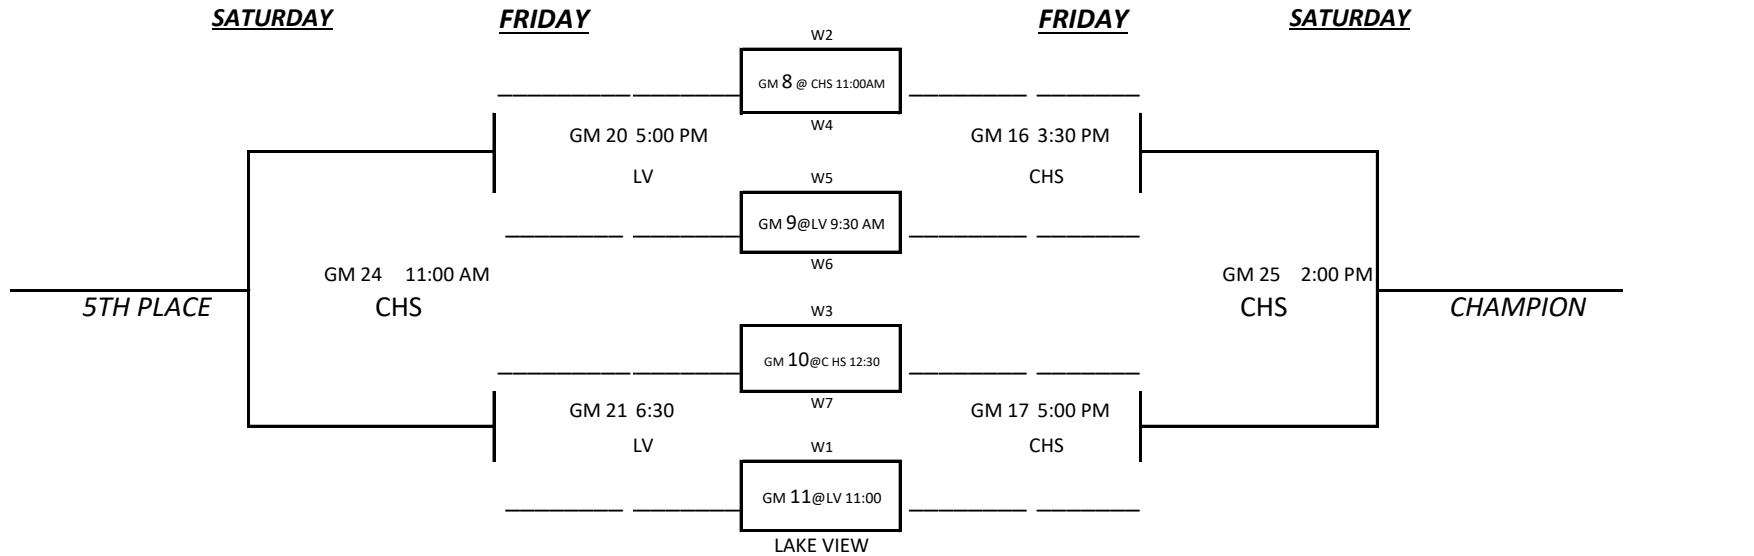

Doug McCutchen Memorial Tournament 2017

November 30 - Dec 2

THURSDAY

FRIDAY

HOME Team is on Bottom and wears White

Doug McCutchen Memorial Tournament 2017

November 30 - Dec 2

CONSOLATION BRACKET

HOME Team is on Bottom and wears White