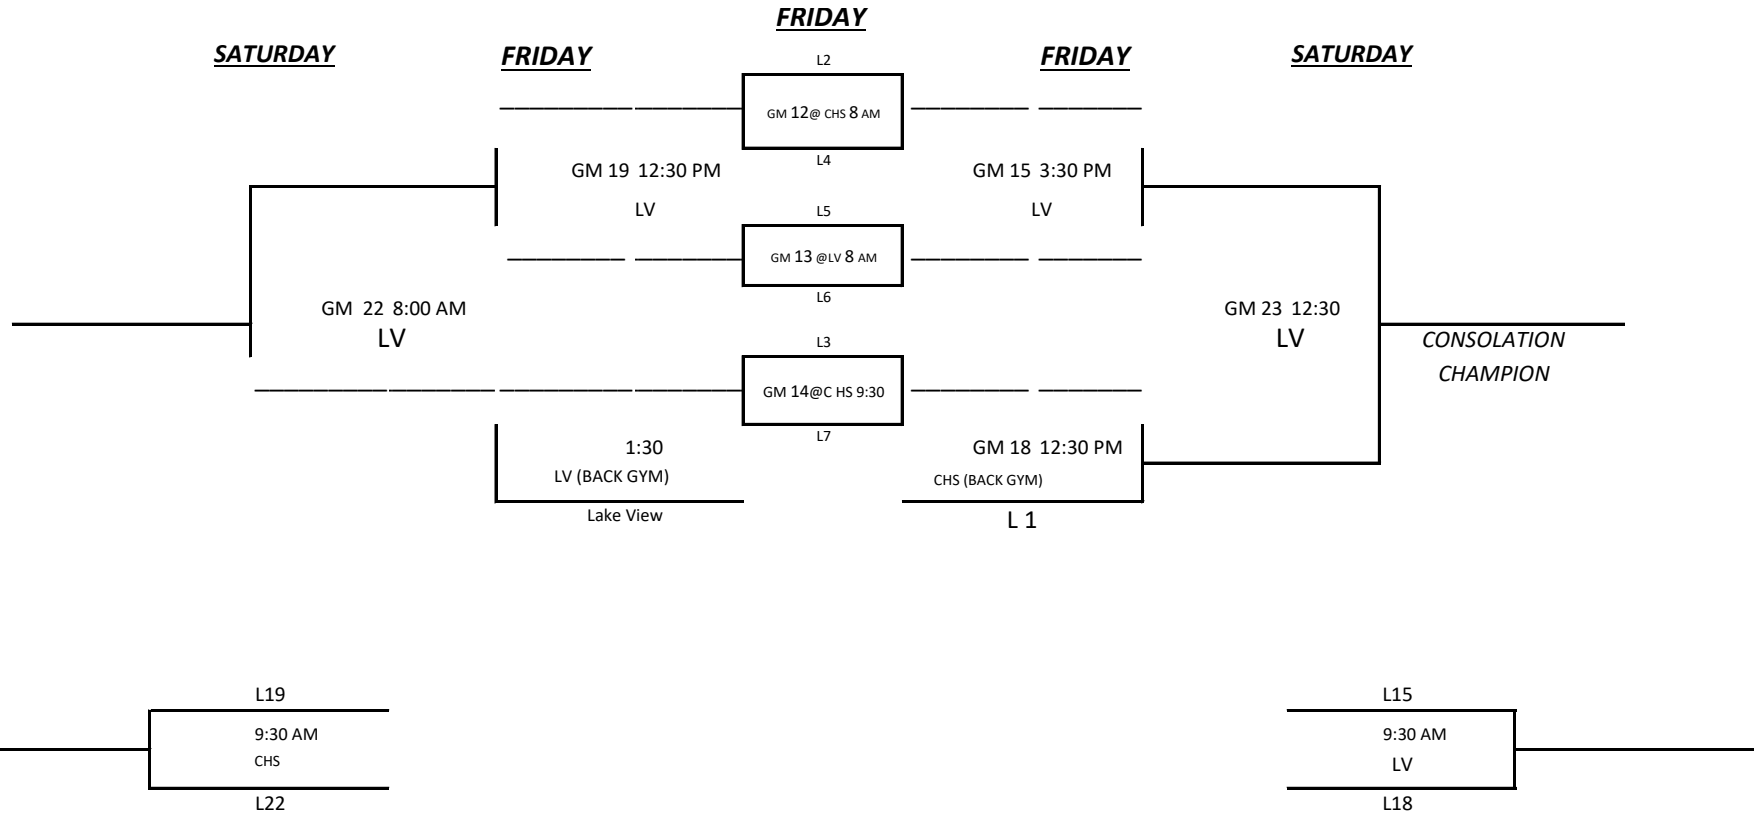

Doug McCutchen Memorial Tournament 2017

November 30 - Dec 2

THURSDAY

FRIDAY

HOME Team is on Bottom and wears White

Doug McCutchen Memorial Tournament 2017

November 30 - Dec 2

CONSOLATION BRACKET

HOME Team is on Bottom and wears White