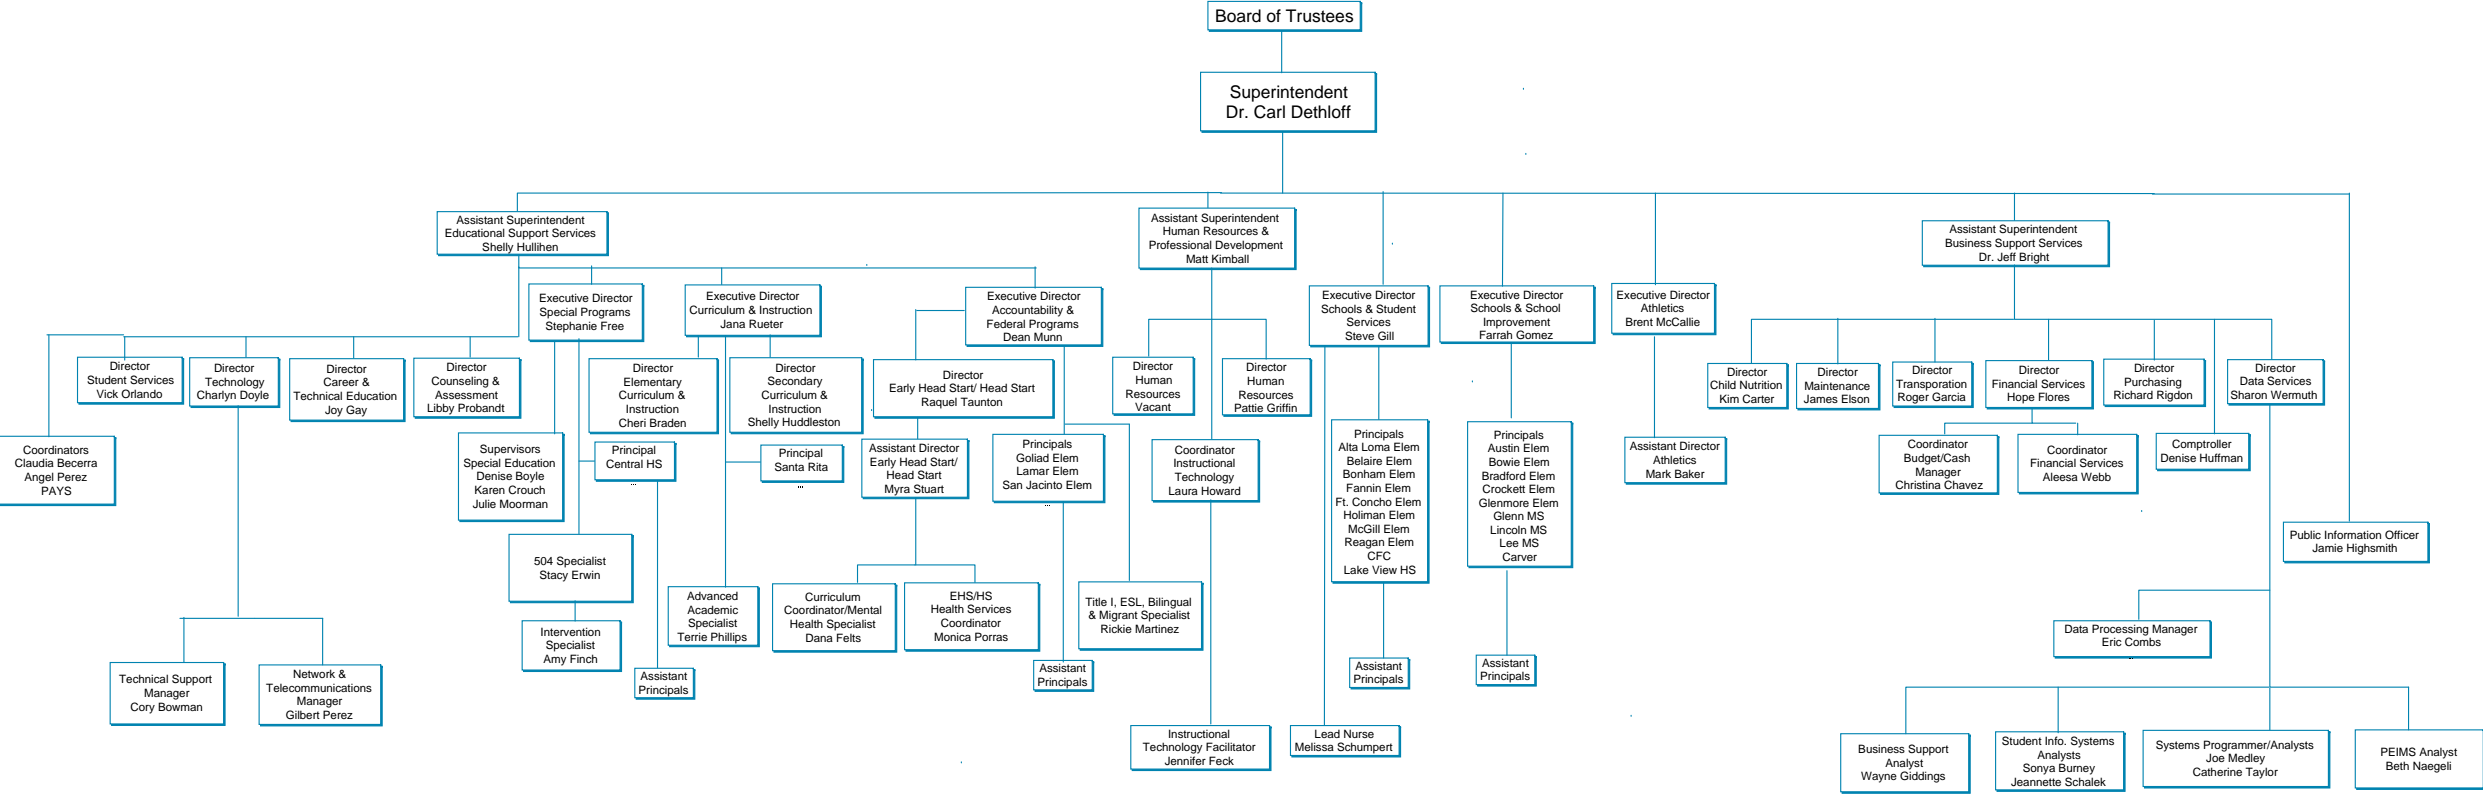

San Angelo Independent School District Administrative Organizational Chart School Year 2016-2017

Revised 9/2016