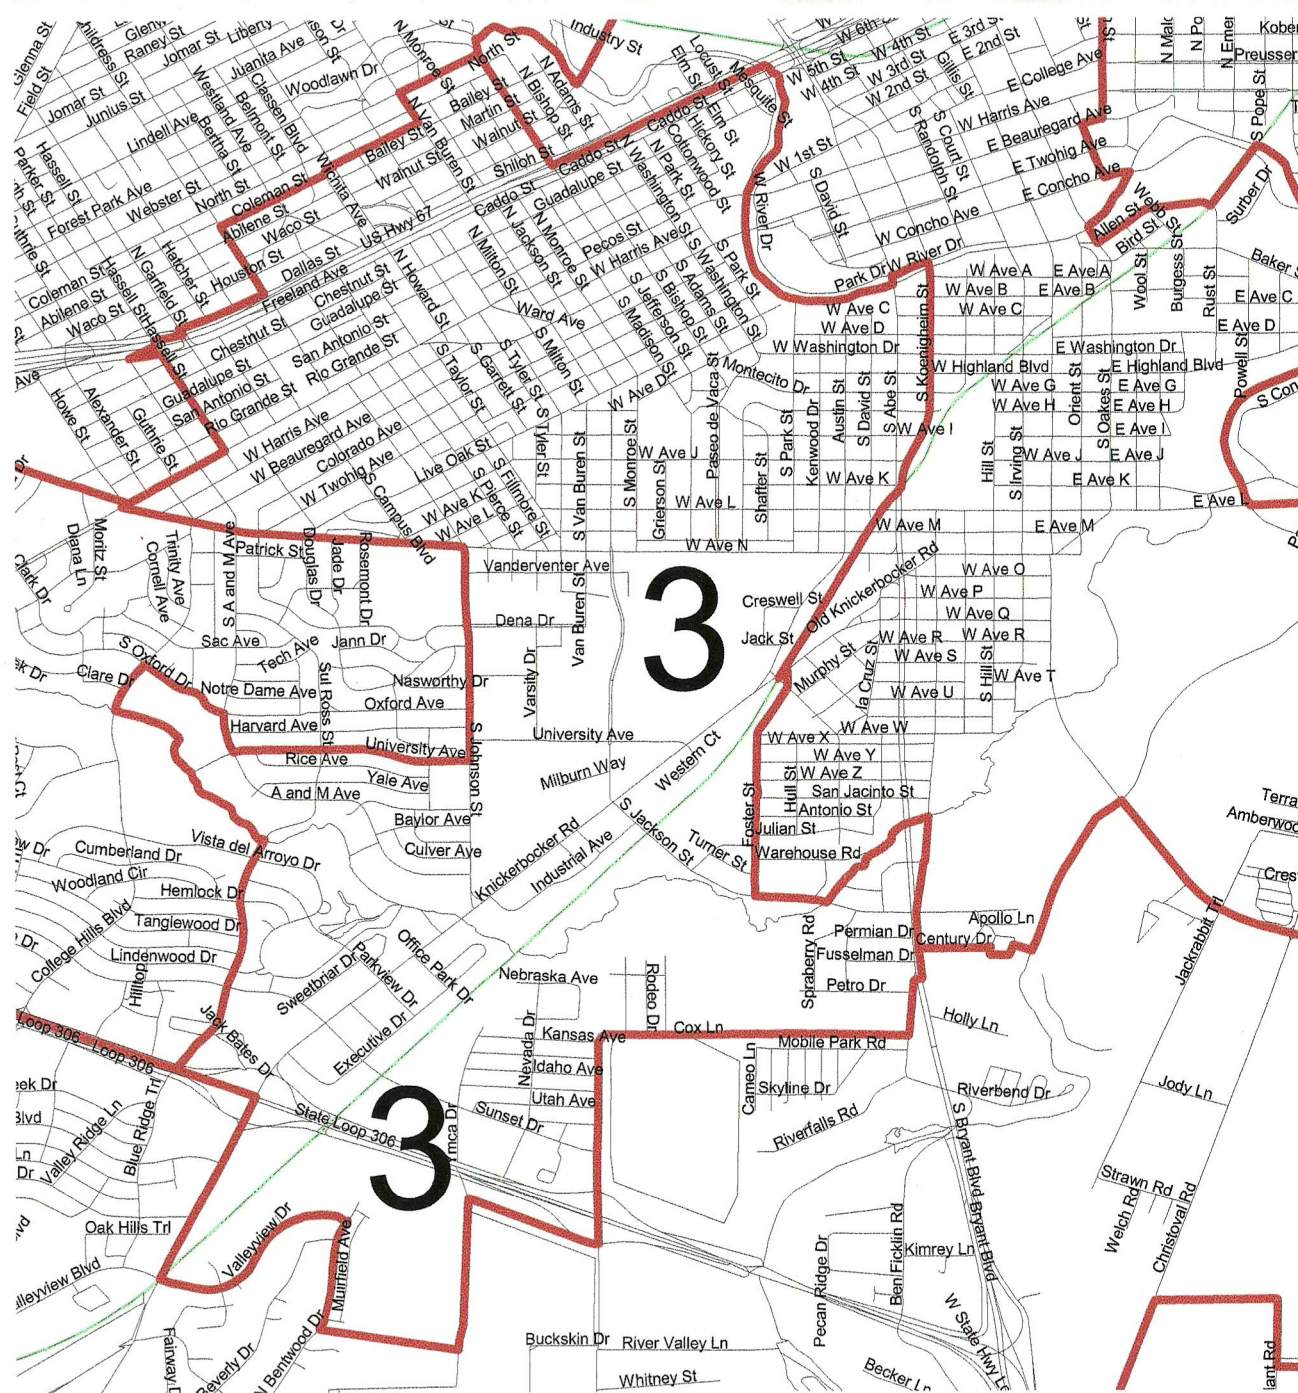

-  SMD Boundary
-  Roads
-  Railroads
-  Blocks

Adopted by San Angelo ISD Board of Trustees,
December 12, 2011.
Prepared by Johnston & Associates,
December 11, 2012.

MAP 3 of 6: SAN ANGELO I.S.D. REDISTRICTING PLAN - 2012 SINGLE-MEMBER DISTRICT THREE